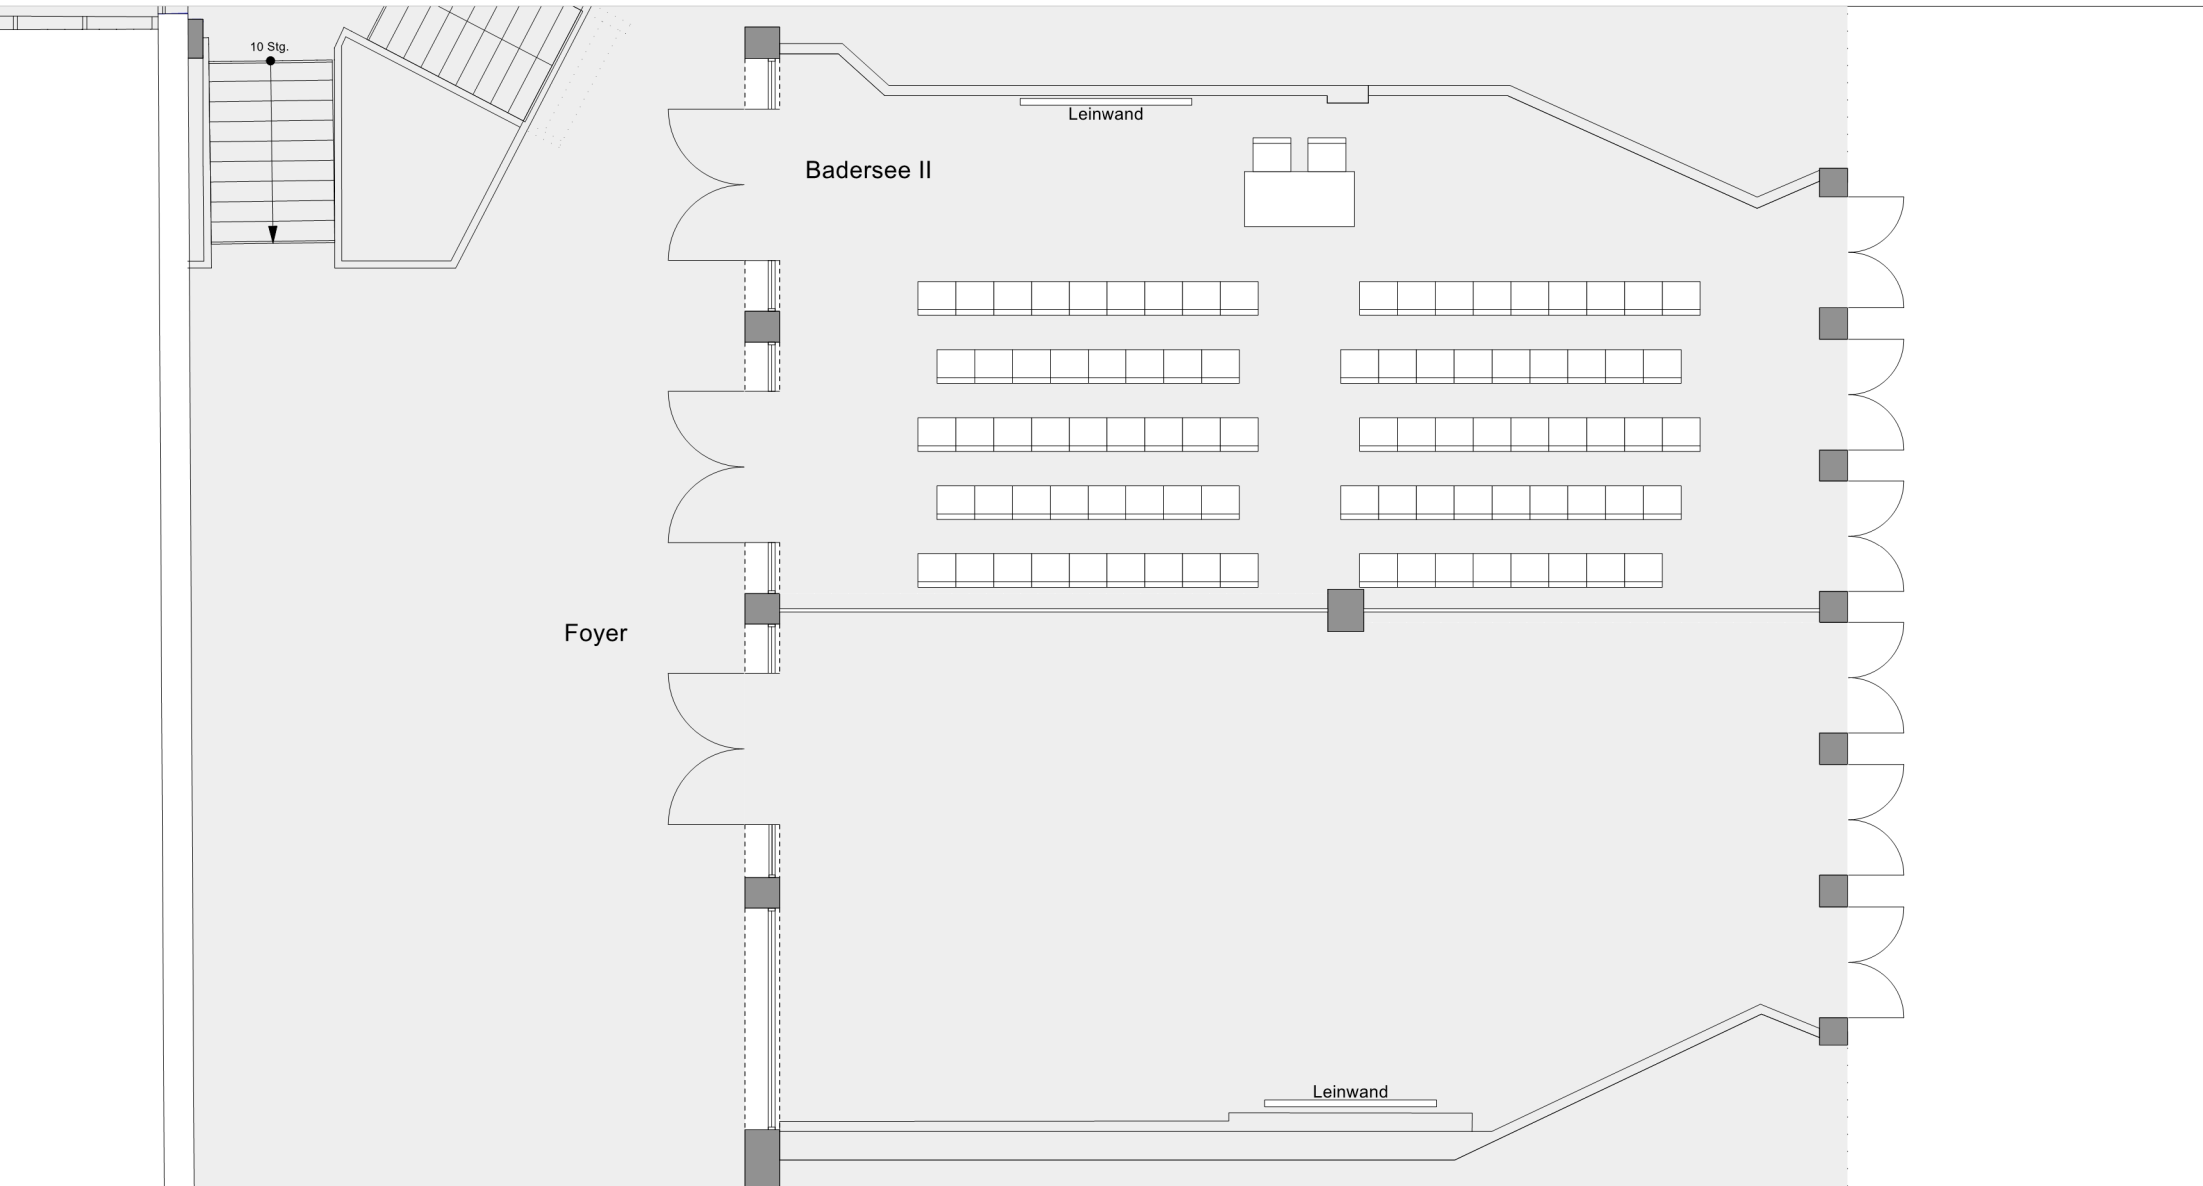

**HOTEL AM BADERSEE**  
ZUGSPITZDORF GRAINAU

**Floor:**  
Seehaus

**Room:**  
Badersee II

**Setup:**  
Row seating

**Persons:**  
87 Persons

Dream away, breathe in the atmosphere, be inspired and indulge your senses.  
Welcome to Hotel am Badersee.